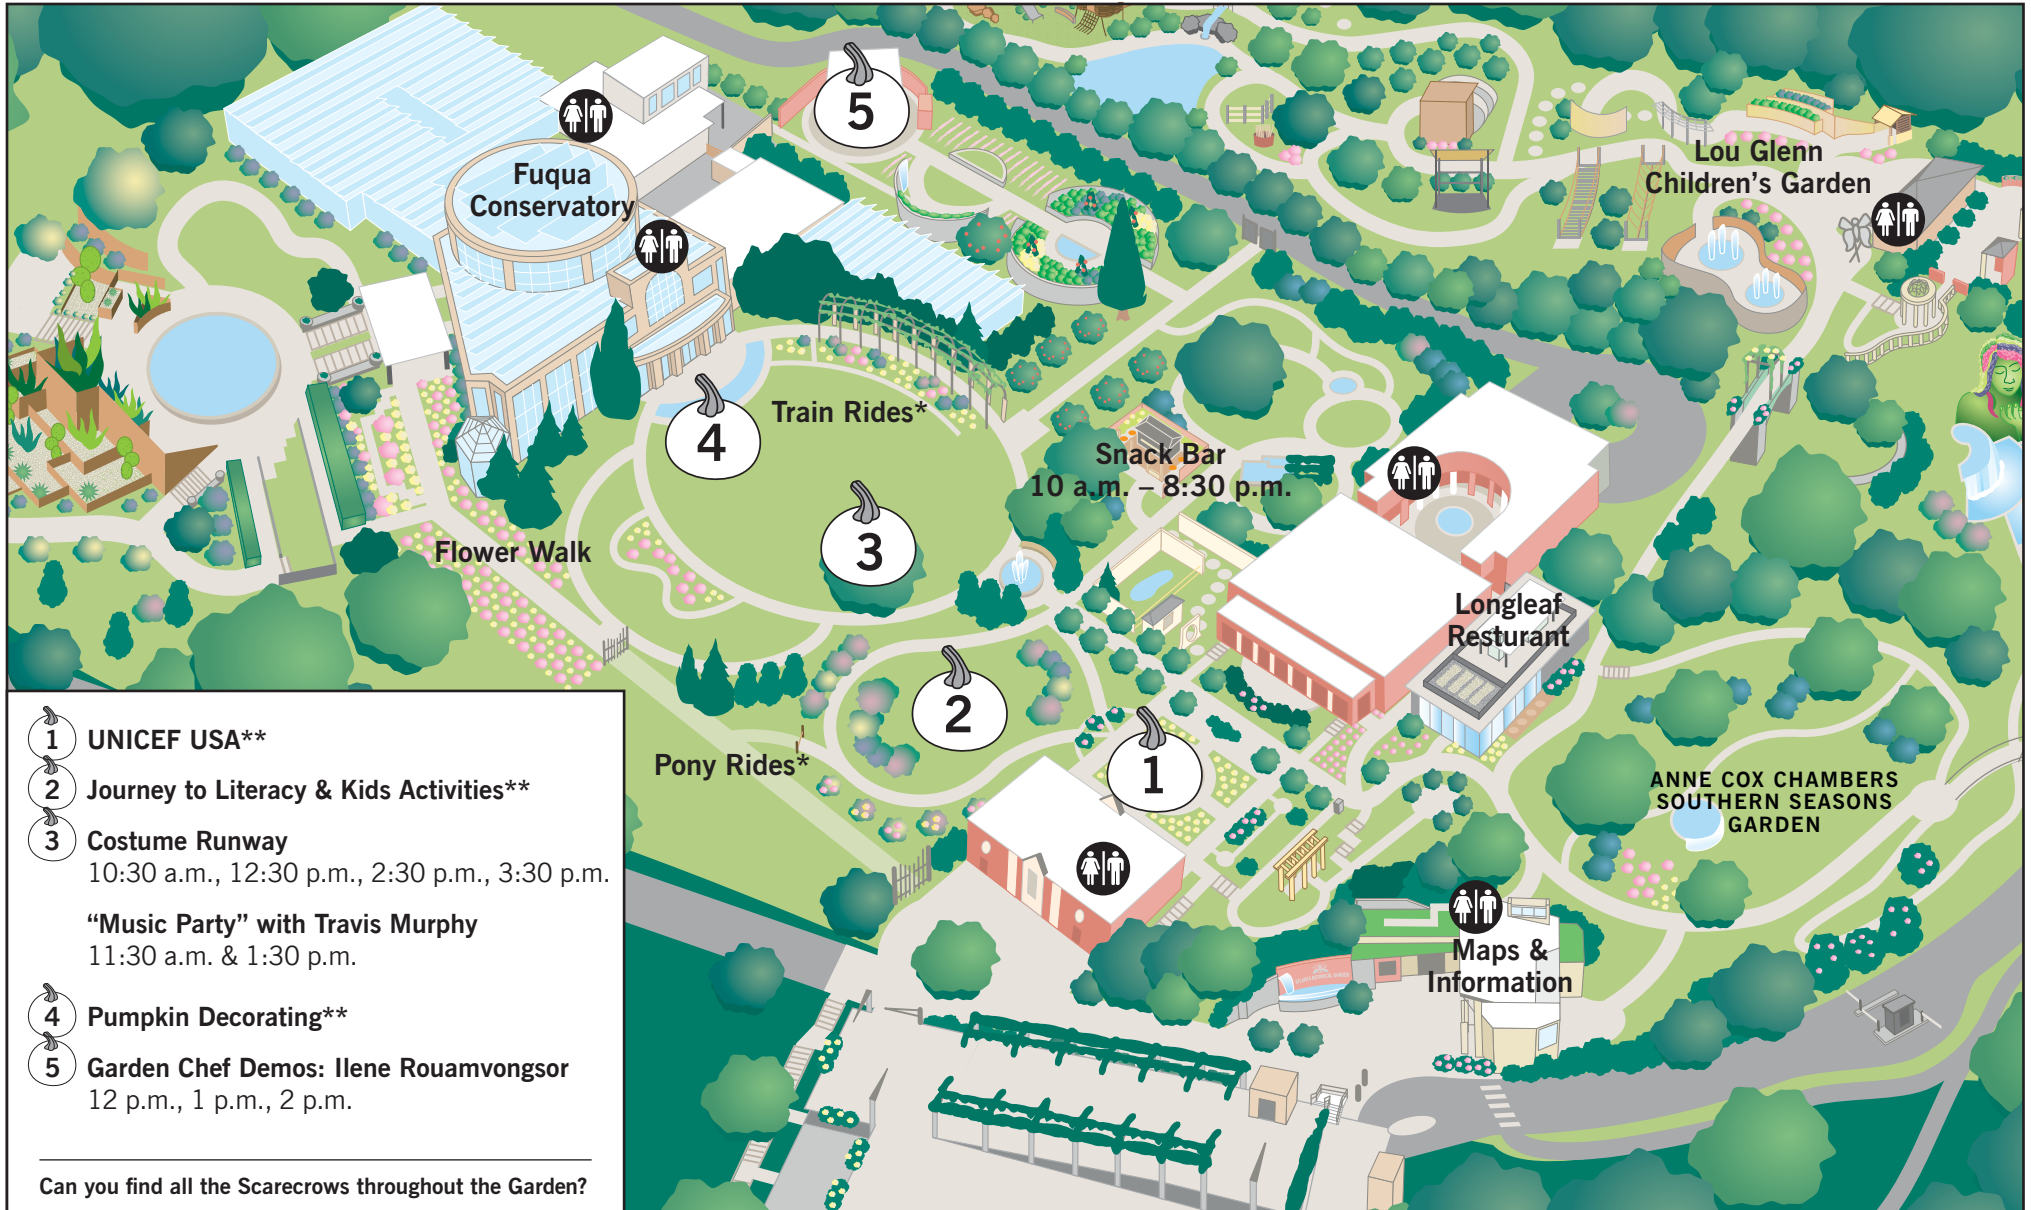

GOBLINS in the garden 10 a.m. – 4 p.m.

*Pony Rides \$6 (\$4 members) plus tax; Train Rides \$5 (\$3 members) plus tax; last ticket sold at 3:30. **While supplies last.

come back for....

GARDEN LIGHTS

HOLIDAY NIGHTS

PRESENTED BY

Nightly November 18 – January 14

atlantabg.org/GLHN

HOLIDAY MODEL TRAIN SHOW

Saturday, Nov. 18, 2023 – Saturday, Jan. 14, 2024

THE BOTANICAL EXPRESS RIDE-ON-TRAIN

Saturdays & Sundays, Nov. 18 – Jan. 7

BOTANICAL SAINT NICK

Saturdays, Nov. 25 – Dec. 16, 10 a.m. – 2 p.m.

CAROLS IN THE GARDEN

Saturdays, Dec. 2 – Dec. 16, 10:45 & 11:45 a.m.

atlantabg.org