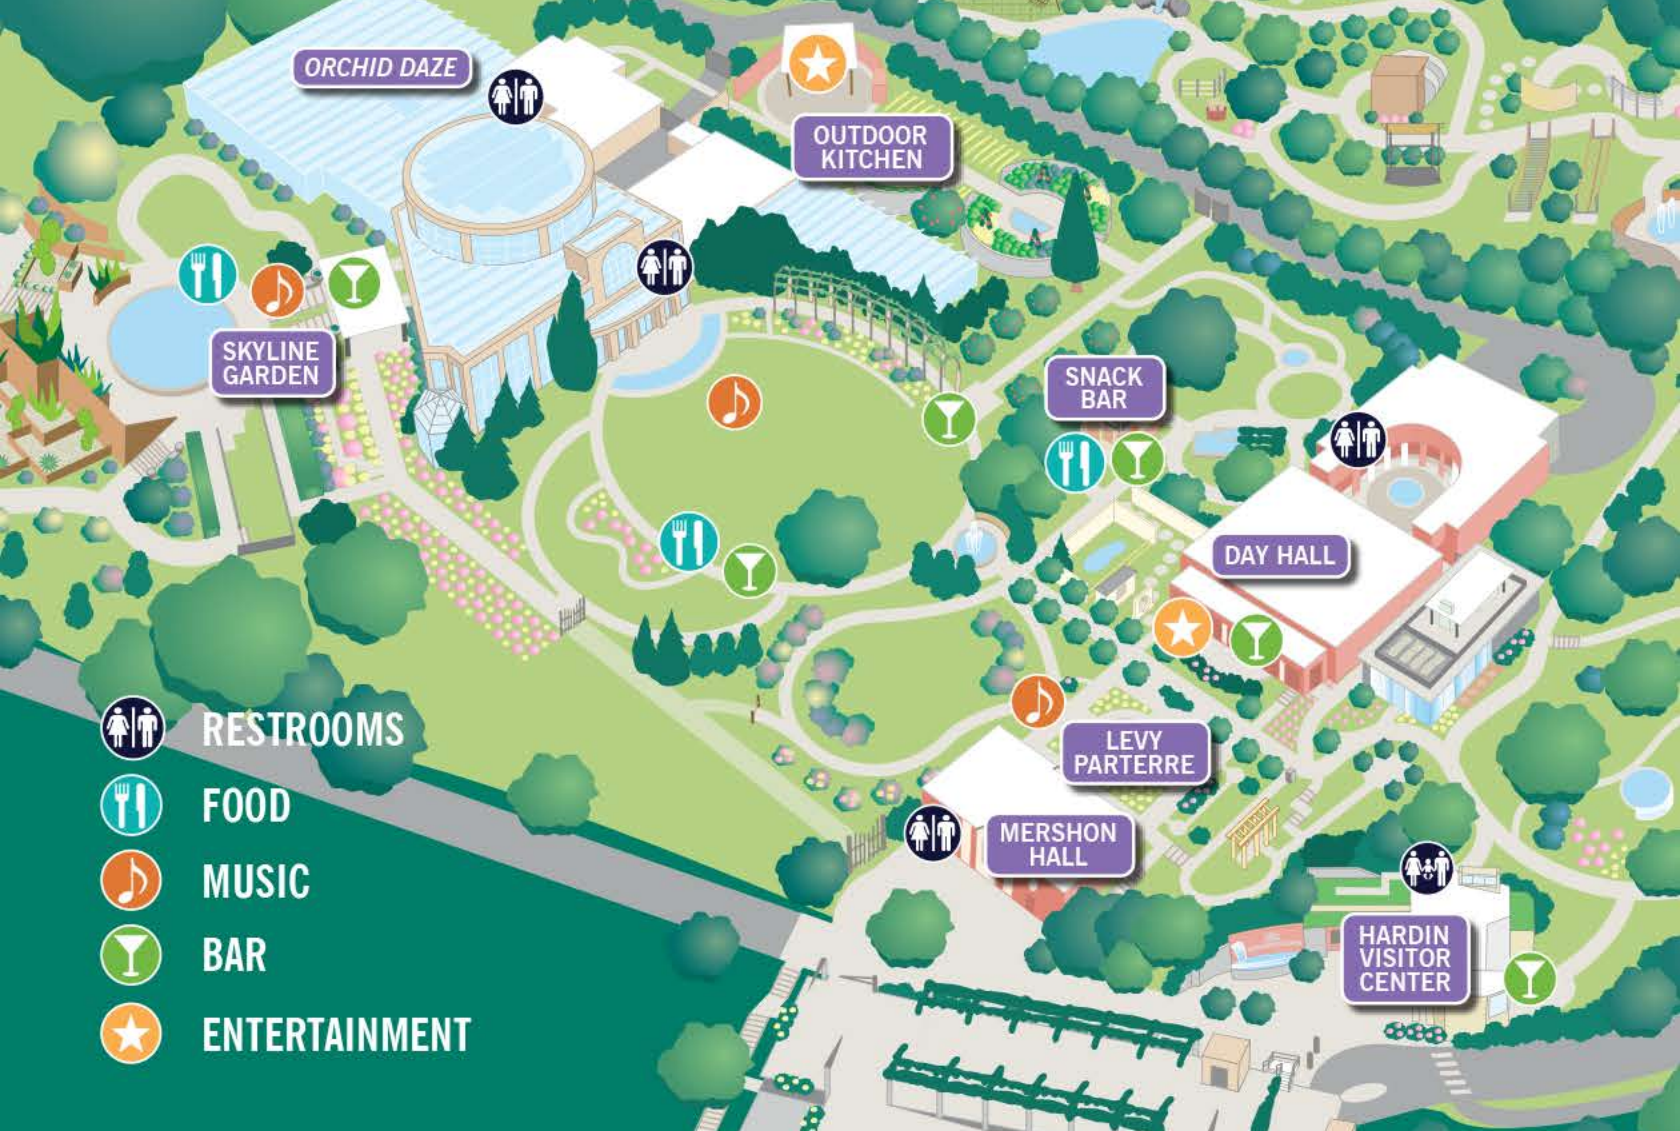

GARDEN PARTY

LINEUP

Levy Parterre

Off Centered Project
5 - 6 p.m. & 7:15 - 7:45 p.m.

Harmony Musical Ensemble
5 - 6 p.m. & 7:15 - 7:45 p.m.

Life Size Photo Opp

Great Lawn

Swingin' Medallions
6 - 7:15 p.m. & 7:45 - 9 p.m.

Dulce & Sabrosa
French themed pastries, salads and charcuterie

Skyline Garden

Unified Sound
5 - 9 p.m.

Vanilla Crepes
sweet and savory crepes

Sunnyside Pizzeria
wood-fired pizza oven

Outdoor Kitchen

M. Delia Designs for Lucy's Market
Edible Container Gardening Demonstrations
5:30 - 5:50 p.m., 6:30 - 6:50 p.m. & 7:30 - 7:50 p.m.

all food is available for purchase while supplies last

ENJOY MUSIC & WITH...

SWINGIN' MEDALLIONS

on the Great Lawn

UNIFIED SOUND

in the Skyline Garden

M. DELIA DESIGNS FOR LUCY'S MARKET

in the Outdoor Kitchen

OFF CENTERED PROJECT

in Levy Parterre

HARMONY MUSICAL ENSEMBLE

in Levy Parterre

February 14 - April 14

orchid daze

reflections in bloom

by Lillian Blades